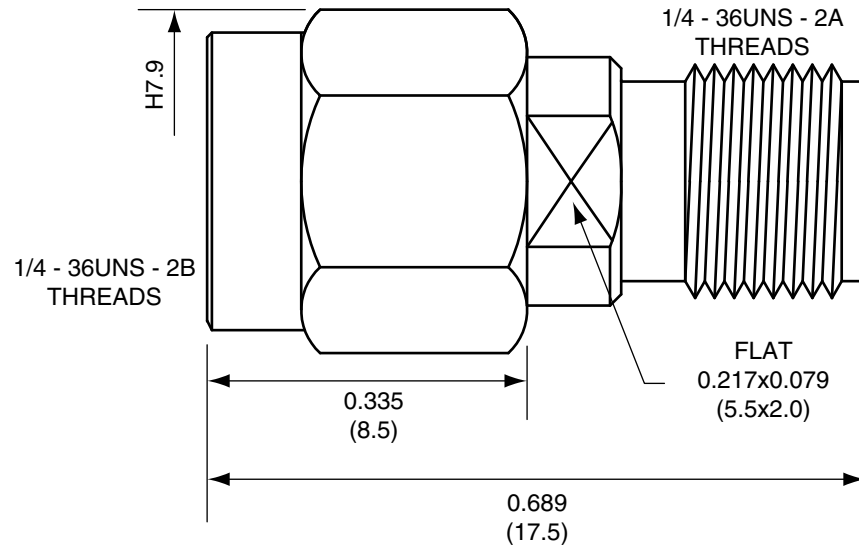

1		
Description	Material	Finish
Body	Brass	Nickel
Pin	Brass	Gold
Insulation	Teflon	Teflon
Washer	PH Bronze	Nickel
Gasket	SI Rubber	Rubber

SIDE VIEW

Title SMA MALE TO RP-SMA FEMALE ADAPTOR		CONNECTOR CITY 159 ORT LANE MERLIN, OR 97532 PH (541)-471-6256 FAX (541)-471-6251	
Part No.	ADP-SMAM-RPSF	Revision:	1.0
Dimensions:	INCHES (mm)	Date:	8/23/2005